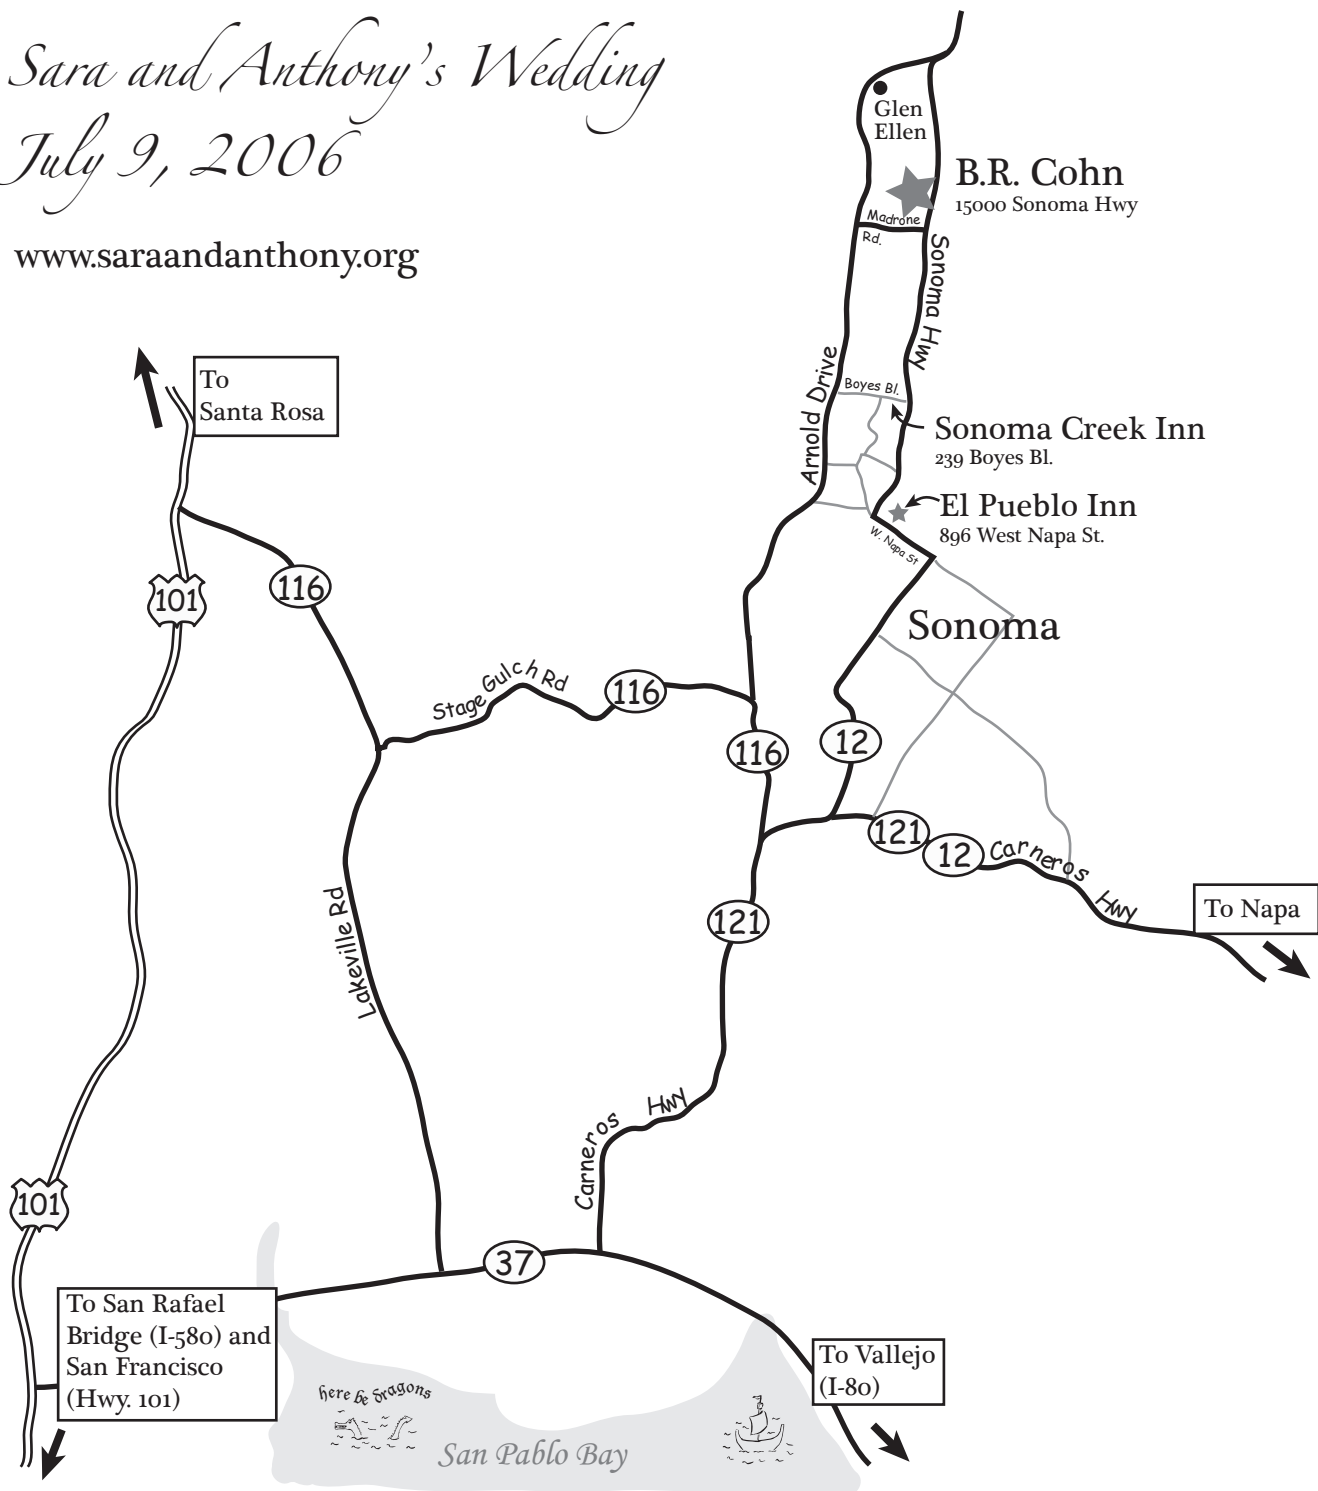

*Sara and Anthony's Wedding*  
*July 9, 2006*

www.saraandanthony.org

Directions (from South)

- (From San Francisco) Take Highway 101 North over Golden Gate Bridge
- Or (from East Bay) take 580 over Richmond-San Rafael bridge and merge onto 101 North
- From Highway 101 take Highway 37 towards Napa & Sonoma
- Travel seven miles (2nd stop light) and take Highway 121 North (left turn)
- Travel seven miles to 4-way stop and continue on straight for another two miles (116 N), where you will take Arnold Drive
- Stay on Arnold Drive and make a right at Madrone Road (sign posted to "Santa Rosa").
- Drive to the end of Madrone and make a left on Highway 12
- Winery entrance is up the road on the left